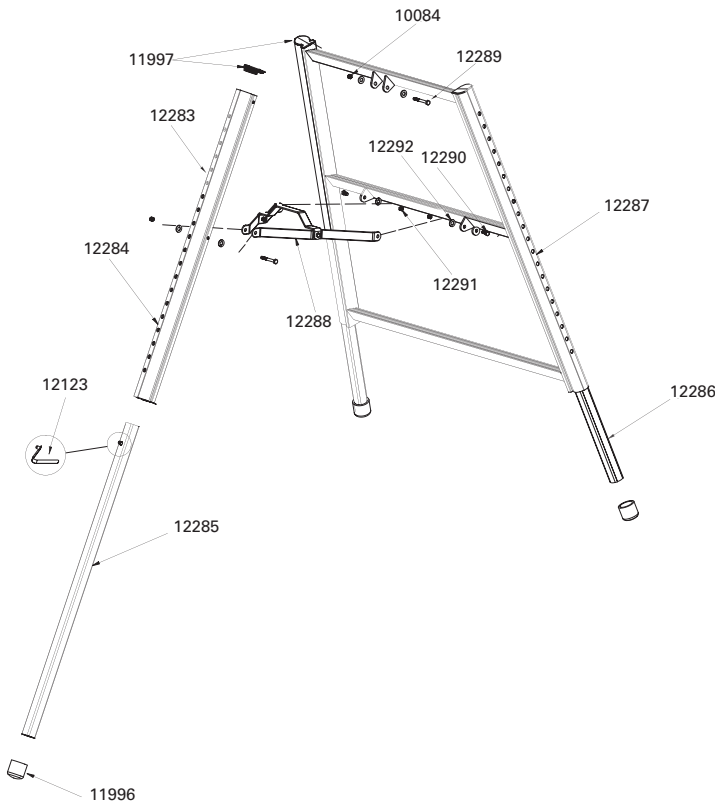

## PARTS LIST

Item #	Description
11996	Rubber Leg Cap (Round)
11997	Bronco End Plug
12123	Snap Button
12283	Bronco Outer Leg Support
12284	Bronco Leg Support Assembly
12285	Bronco Inner Leg
12286	Bronco Inner Main
12287	Bronco Main Step Assembly
12288	Spreader Assembly
10084	14-20 2-Way Locking Nut
12289	1/4 -20 x 2 1/2" Hex Bolt
12290	5/16-18 x 3/4" Hex Bolt
12291	5/16-18 Nylok Hex Nut
12292	3/8" Plastic Washer

MAX-20 10'6", Pro 10'6" HD, Pro 12'6" Item #10818			Pro Series 10'6"/8'6" Item #10819		
Item #	Description	Qty	Item #	Description	Qty
10513	12'6" Vinyl Strip	1	10513	12'6" Vinyl Strip	1
14950	Power Link Assembly	8	14950	Power Link Assembly	5
10503	1/4 -20 Sock Cap Screw	8	10503	1/4 -20 Sock Cap Screw	5
10520	1/4 -20 Nylock Hex Nut	8	10520	1/4 -20 Nylock Hex Nut	5
10508	Locking Pin Handle	16	10508	Locking Pin Handle	10
10530	Rubber Pivot Pin Keeper	32	10530	Rubber Pivot Pin Keeper	20
10542	Hinge Clip	1	10542	Hinge Clip	1
10515	10-24 1/2" Pan Head Screw	1	10515	10-24 1/2" Pan Head Screw	3
10539	1/4 x 1 1/4 Faspins	8	10539	1/4 x 1 1/4 Faspins	4
10887	"T" Handle Wrench	1	10887	"T" Handle Wrench	1
			10794	Roller Pivot Spring	2