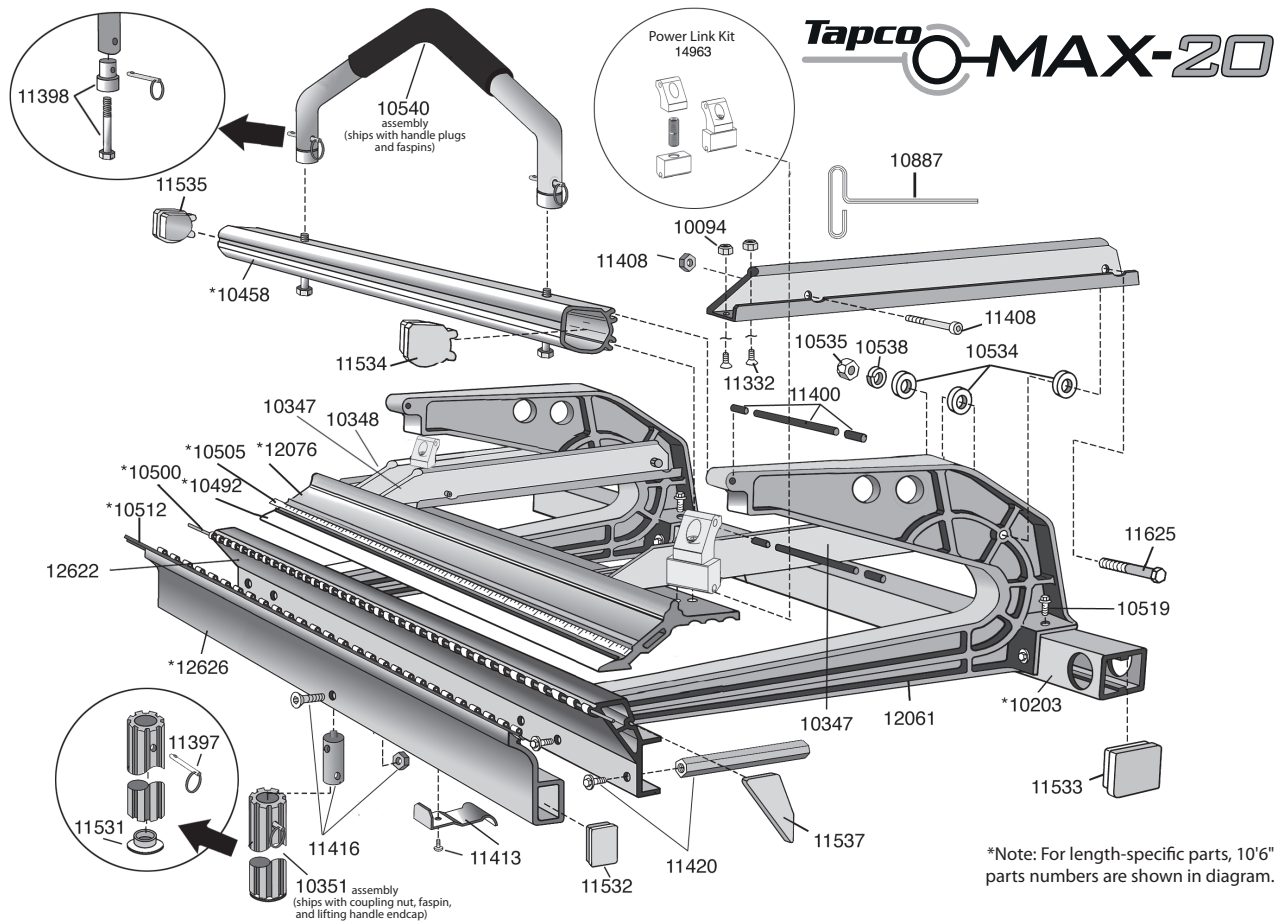

PARTS LIST

Item #	Description
10094	¼ -20 Hex Flange Nut
12625	8'6" Max Moving Hinge
12626	10'6" Max Moving Hinge
12627	12'6" Max Moving Hinge
12628	14'6" Max Moving Hinge
12621	8'6" Max Fixed Hinge
12622	10'6" Max Fixed Hinge
12623	12'6" Max Fixed Hinge
12624	14'6" Max Fixed Hinge
10201	8'6" Max Back Rail
10203	10'6" Max Back Rail
10205	12'6" Max Back Rail
10207	14'6" Max Back Rail
10347	Max/Pro 19 Left Pivot Arm
10348	Max/Pro 19 Right Pivot Arm
10351	Lifting Handle Assembly
10454	HD Pro/Max 8'6" Locking Handle
10458	HD Pro/Max 10'6" Locking Handle
10462	HD Pro/Max 12'6" Locking Handle
10464	Max 14'6" Locking Handle
10491	8'6" Stainless Edge
10492	10'6" Stainless Edge

Item #	Description
10493	12'6" Stainless Edge
10494	14'6" Stainless Edge
10499	8'6" Hinge Pin
10500	10'6" Hinge Pin
10501	12'6" Hinge Pin
10502	14'6" Hinge Pin
10504	12'6" Tape Measure
10505	10'6" Tape Measure
10506	8'6" Tape Measure
12369	14'6" Tape Measure
10511	8'6" Vinyl Strip
10512	10'6" Vinyl Strip
10513	12'6" Vinyl Strip
10514	14'6" Vinyl Strip
10519	¼ -20 x ¾" Hex Washer Head Screw
10534	3/8" Flat Washer
10535	3/8-16 Nylock Hex Nut
10538	3/8" Lock Washer
10540	Hemming Handle Assembly
10887	T-Handle Hex Key
11332	Screw ¼-20 x 7/8" Flat Head
14963	Power Link Kit

Item #	Description
11397	¼" x 1¼" Faspin Kit (4)
11398	Hemming Handle Plug Kit
11400	Locking Handle Pin Kit
11408	Bolt and Nut Kit
11413	Hinge Clip Kit
11416	Max Handle Plug Kit
11420	Coupling Nut Kit
11531	Lifting Handle Cap
11532	Moving Hinge Cap
11533	Back Rail Cap
14896	Locking Bar Cap
11536	Left Base Hinge Cap
11537	Right Base Hinge Cap
11625	3/8-16 3/4" Hex Cap Bolt
12042	10'/12' MaxII Parts Bag
12055	8' MaxII Parts Bag
12056	14' MaxII Parts Bag
12061	Pro 19/Max C Casting
12075	8'6" Max Locking Anvil
12076	10'6" Max Locking Anvil
12077	12'6" Max Locking Anvil
12078	14'6" Max Locking Anvil